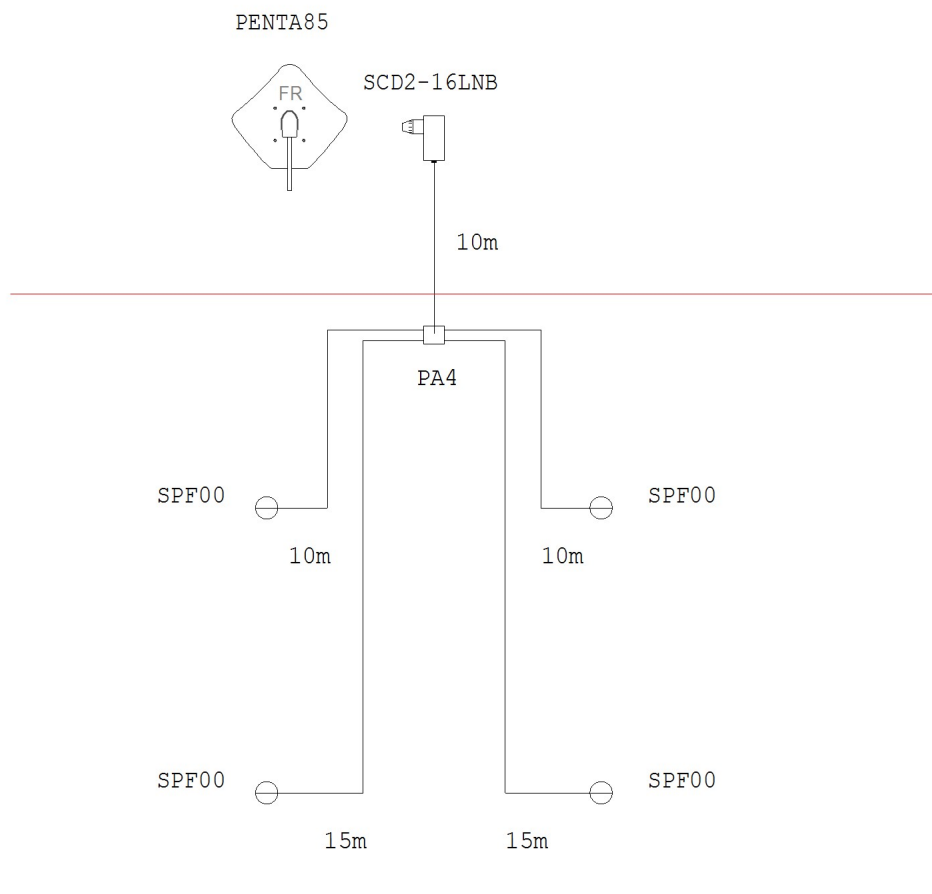

## DISTRIBUTION Single Feed SAT dCSS Single house 4 sockets

Indication of antennas, antenna holders and preamplifiers from the pole in the scheme is purely indicative, as the choice depends exclusively from the type of TV signal received in the zone of construction of the plant and the structure of the building. The present scheme of proposed maximum does not constitute a project to be drafted by designer enabled stable. The present scheme of maximum proposed does not constitute a project that must be drawn up by a qualified designer.

The sizing of the antennas, mixers, amplifiers and related supports of fixing is purely indicative as the choice depends exclusively by the type of signal received in the area where the system is built.

The lengths of the paths in the diagram are purely indicative.

The plant distribution and simulation are made using a cable with 7mm diameter (PAS4007111).

	Azienda: FRACARRO RADIOINDUSTRIE S.	Schema: Condominio_1SAT dCSS_1app (v6)	File: Single_1SATdCSS_1f_1flat_eng.frx
	Indirizzo: Customer Service Department Via Cazzaro 3, 31033 Castelfranco Veneto (TV)	Impianto: DISTRIBUZIONE monofuoco SAT dCSS ABITAZIONE SINGOLA	Data: 05/06/2018
			Stampa Foglio: Foglio1 (1/1)
			Autore: Customer service FRACARRO